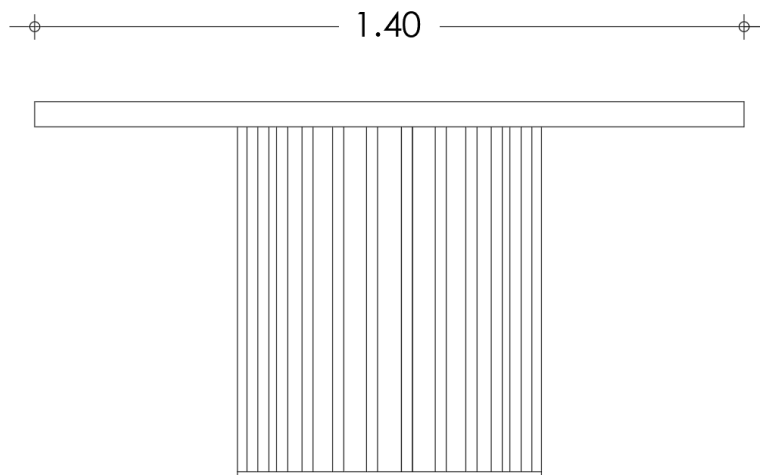

Cage

The cage table is the combination of modern and classic. The central, special and at the same time minimal base allows us to sit comfortably around the table without losing its elegance which provide his high end materials.

Design by t.lab Design Team

Product details:

- Base made of solid steel paint in brass, tabletop with oak veneer and brass frame
- Ability to choose dimensions and materials

Dimensions:

Materials:

- Tabletop: oak brushed veneer
- Base: solid steel paint in brass on brass ring
- Frame: brass
- Available in different sizes/materials upon request