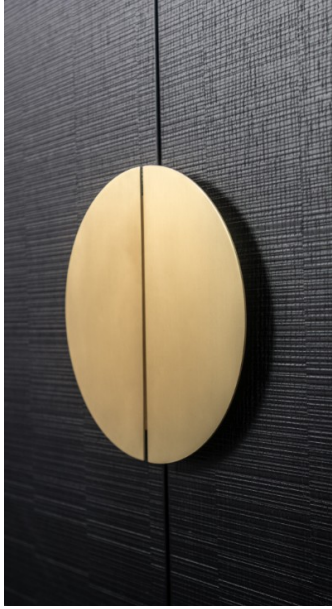

## Round

Round edges, round handle, with one word "Round"

Design by Katerina Kladi for t.lab

### Product details

- Materials: oak veneer combined with brass steel & marble on top
- Dimensions: L240 X W50cm
- Has four cupboards
- Different sizes & materials upon request

Showroom: Vouliagmenis Av. 13, 116 36, Athens, Greece  
Head office/Factory: El. Venizelou 9 & Pagkalou 22, Papakosta area, 196 00, Mandra, Greece  
T: +30 210 9216886  
E: sales@flab.design